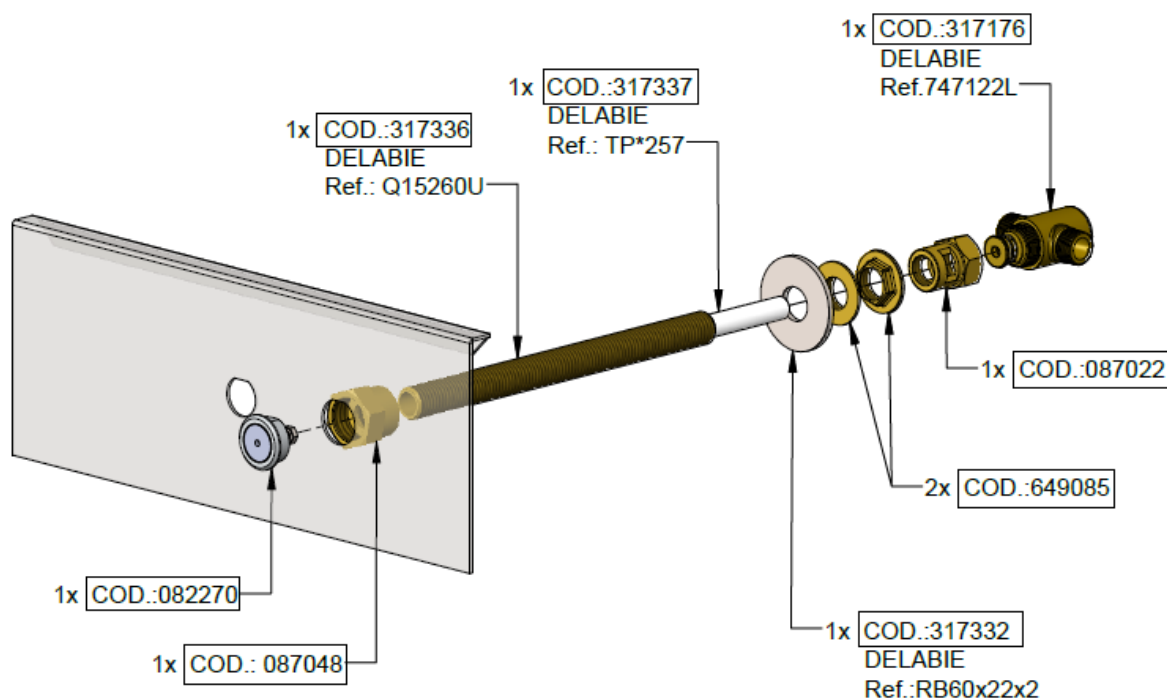

NOMENCLATURE PARTS LIST

Management
System
ISO 9001:2008

www.tuv.com
ID 9105054937

DELABIE

Revision: A

Product Reference: **160340**

Description: **Wash Basin TEK TC Satin**

NOMENCLATURE PARTS LIST

Management
System
ISO 9001:2008

www.tuv.com
ID 9105054937

DELABIE

Revision: A

COD.: 082269

NOMENCLATURE PARTS LIST

Management
System
ISO 9001:2008

www.tuv.com
ID 9105054937