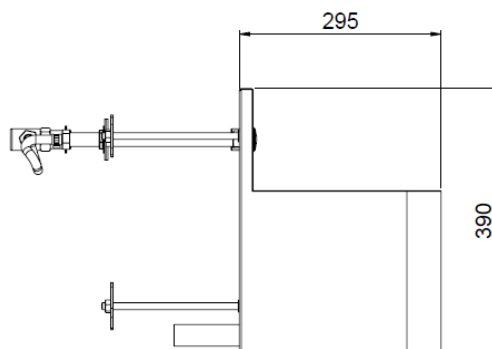

NOMENCLATURE PARTS LIST

Management
System
ISO 9001:2008

www.tuv.com
ID 9105054937

DELABIE

Revision: A

Product Reference: **160340**

Description: **Wash Basin TEK TC Satin**

NOMENCLATURE PARTS LIST