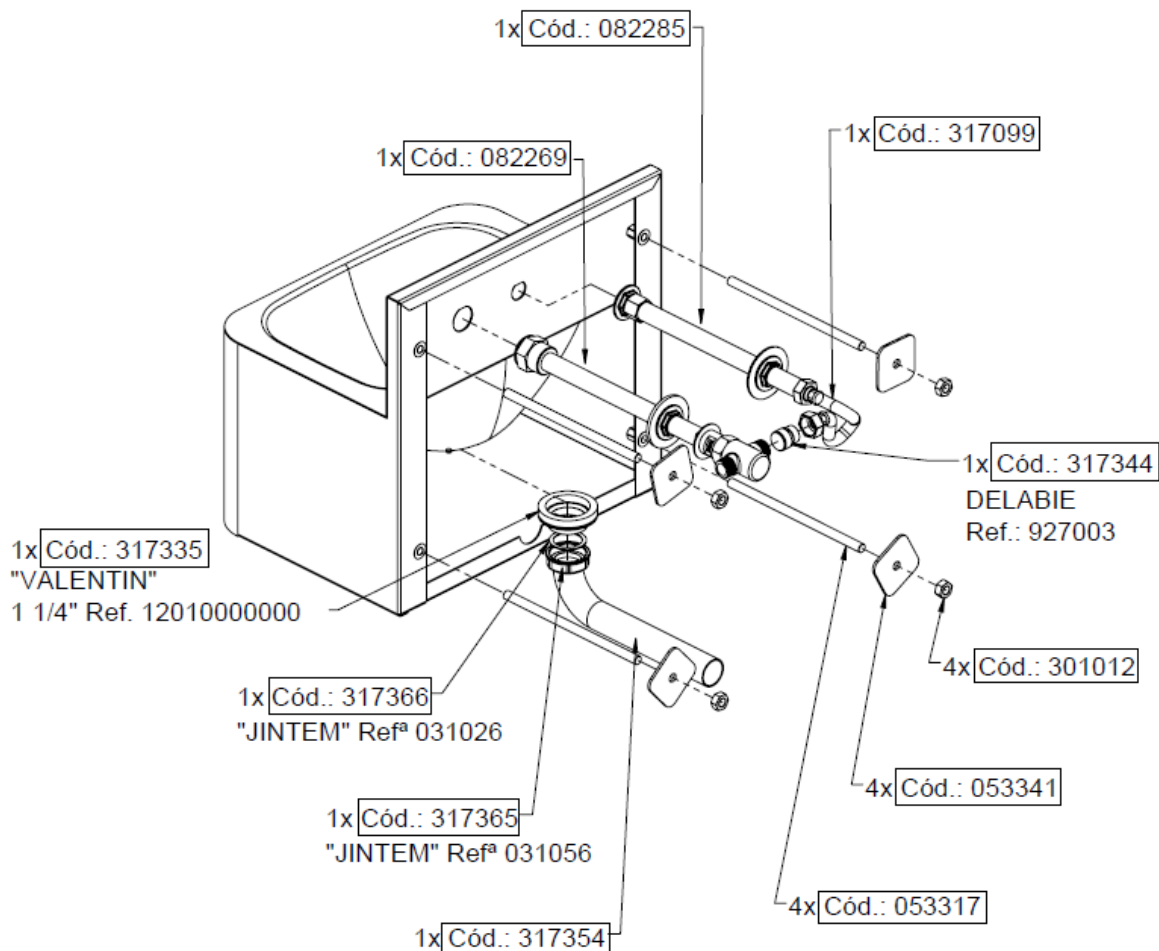

NOMENCLATURE PARTS LIST

Management
System
ISO 9001:2008

www.tuv.com
ID 9105054937

DELABIE

Revision: A

Product Reference: **160340**

Description: **Wash Basin TEK TC Satin**

NOMENCLATURE PARTS LIST

Management
System
ISO 9001:2008

www.tuv.com
ID 9105054937

DELABIE

Revision: A

COD.: 082269

NOMENCLATURE PARTS LIST

Management
System
ISO 9001:2008

www.tuv.com
ID 9105054937

DELABIE

Revision: A

COD.: 082285